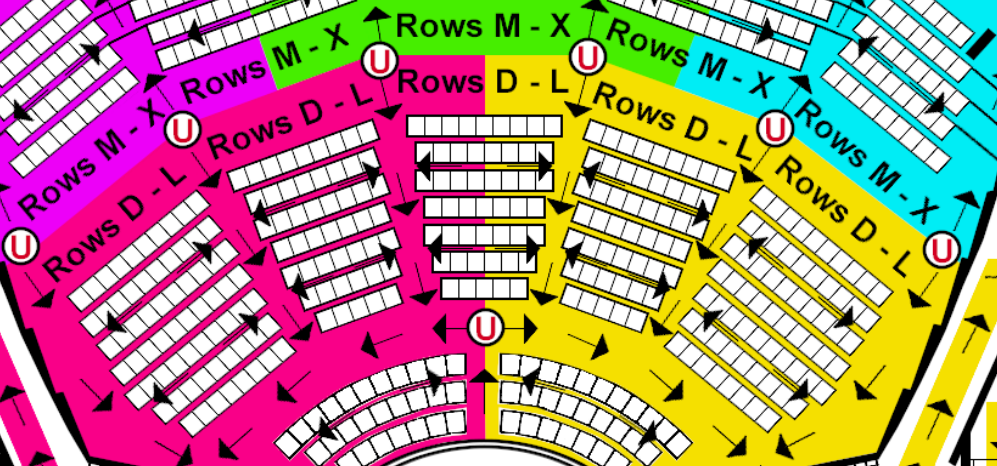

# Pioneer Center Evacuation Procedure

← ← ← = Evacuation Route  
Ⓢ = Usher Posted

Exhibition Hall

Riverfront Theater

Handicapped Safe Area

To Handicapped Safe Area

Raceway & Storage Area

Freight Elevator

Lower Lobby

Lower Lobby

Production Office #2

Media

Control Booth

Media

F.O.H.

L.D.

Exit to Upper Lobby

Exit to Upper Lobby

Pit / Thrust